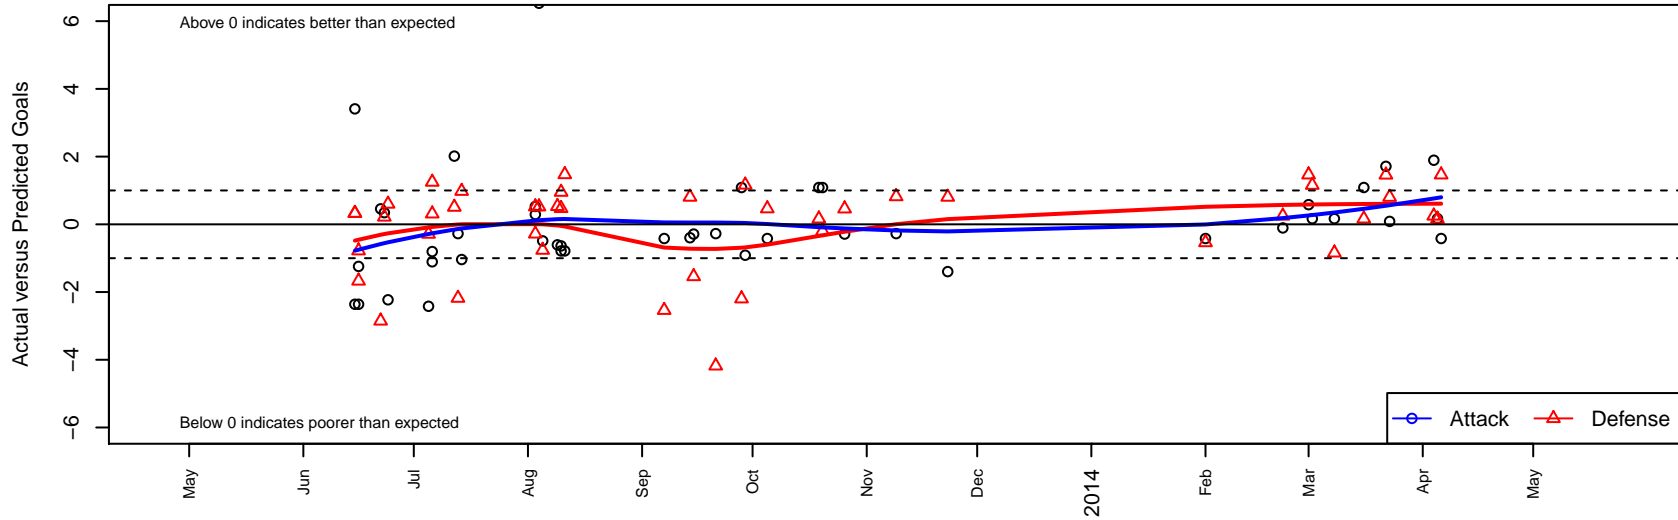

Tynecastle FC A G99
Dots are actual minus expected GF (blue circles) and GA (red triangles).
Blue line is smoothed change in attack strength. Red is smoothed change in defense strength.